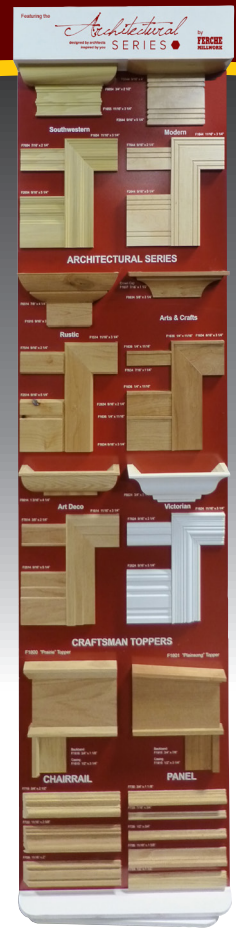

Introducing the **NEW** Ferche Tower Display.

Featuring the industry's first
hardwood moulding system.

Ferche's new tower display features our new Architectural Series, designed to make it easy to choose perfectly coordinated trim packages for 6 popular decor styles: Arts & Crafts, Victorian, Modern, Art Deco, Southwestern and Rustic.

The display also features the Popular Decorator series along with Door Toppers and other widely used casing, base and crown moulding styles.

Standing 7' tall x 24" square, the lightweight but sturdy display sits on a rotating platform that spins a full 360 degrees for maximum product exposure in a minimum amount of sales floor space.